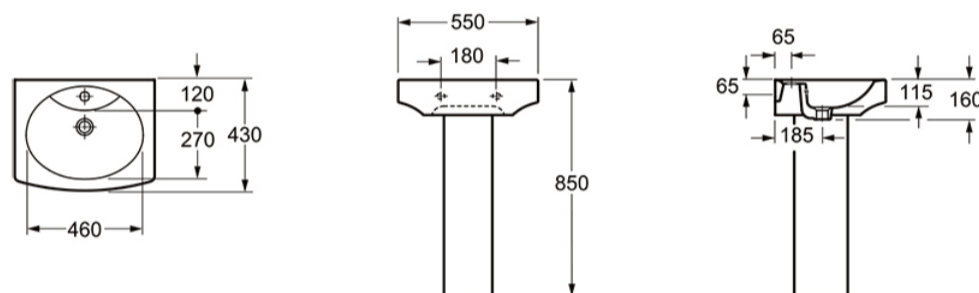

FULL PEDESTAL FOR DEKKA BASIN

SKU: P1094

TECHNICAL DRAWING

Weight	0.033 m3
Range	Dekka

Dimensions are in millimetres except thread sizes which are BSP imperial.

NOTES

Our guarantee is subject to the product having been installed, used and maintained in accordance with our instructions. All working parts (such as hinges, ceramic disks, cartridges, seals and cistern fittings), which are subject to normal wear and tear, are covered for 36 months from proof of purchase date. This excludes seats, which are covered for 12 months. Our guarantee applies to the original purchaser and is nontransferable. Our guarantee is only applicable in the UK and ROI. This does not affect your statutory rights.