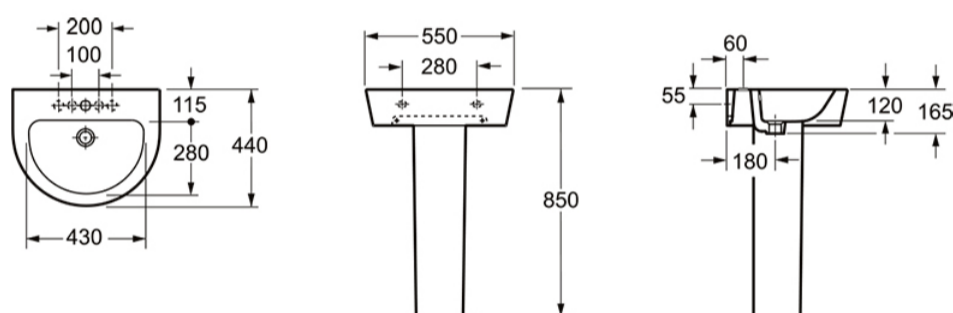

FULL PEDESTAL FOR ARCO 550MM BASIN

SKU: P1088C

TECHNICAL DRAWING

Weight	0.03322 m3
Range	Arco

Dimensions are in millimetres except thread sizes which are BSP imperial.

NOTES

Our guarantee is subject to the product having been installed, used and maintained in accordance with our instructions. All working parts (such as hinges, ceramic disks, cartridges, seals and cistern fittings), which are subject to normal wear and tear, are covered for 36 months from proof of purchase date. This excludes seats, which are covered for 12 months. Our guarantee applies to the original purchaser and is nontransferable. Our guarantee is only applicable in the UK and ROI. This does not affect your statutory rights.