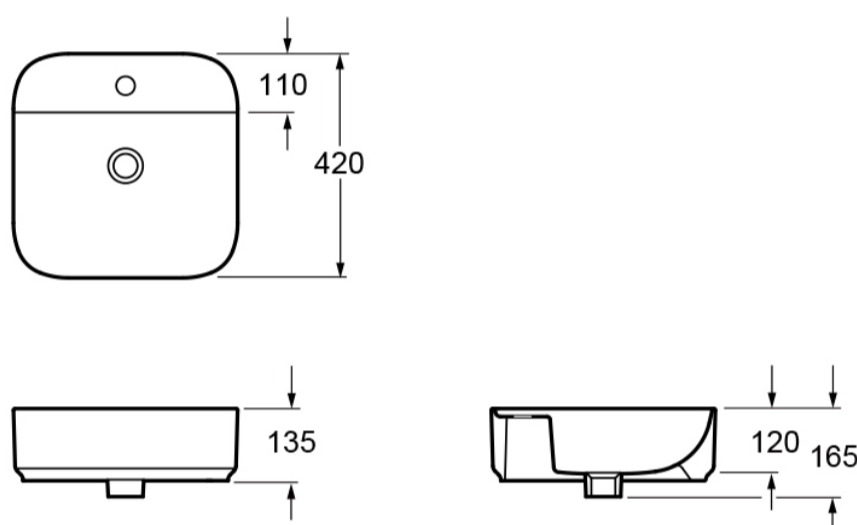

## 420MM COUNTERTOP BASIN WITH ONE TAP HOLE - BLACK

SKU: LW1823BL

### TECHNICAL DRAWING

<b>Weight</b>	0.04 m3
<b>Range</b>	Essence, Ravine

Dimensions are in millimetres except thread sizes which are BSP imperial.