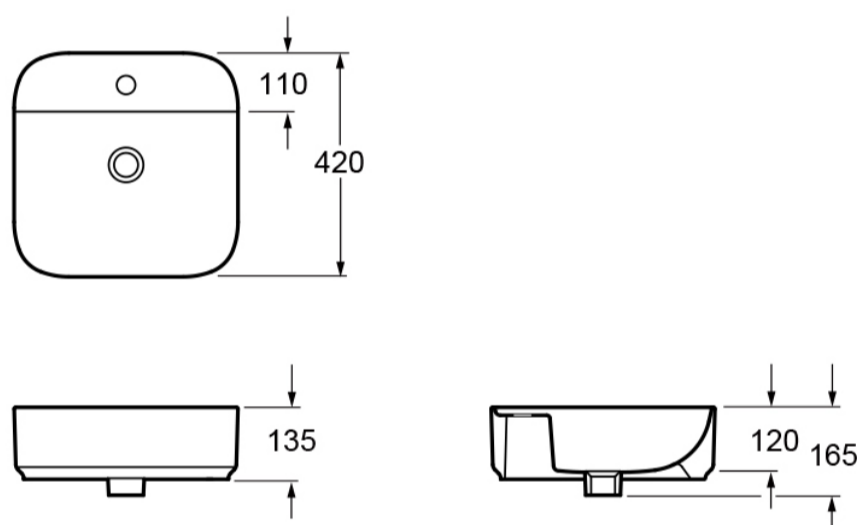

400 X 420MM BOWL WITH ONE TAP HOLE - WHITE

SKU: LW1823

TECHNICAL DRAWING

Weight	0.04 m3
Range	Essence, Ravine

Dimensions are in millimetres except thread sizes which are BSP imperial.

NOTES

Our guarantee is subject to the product having been installed, used and maintained in accordance with our instructions. All working parts (such as hinges, ceramic disks, cartridges, seals and cistern fittings), which are subject to normal wear and tear, are covered for 36 months from proof of purchase date. This excludes seats, which are covered for 12 months. Our guarantee applies to the original purchaser and is nontransferable. Our guarantee is only applicable in the UK and ROI. This does not affect your statutory rights.