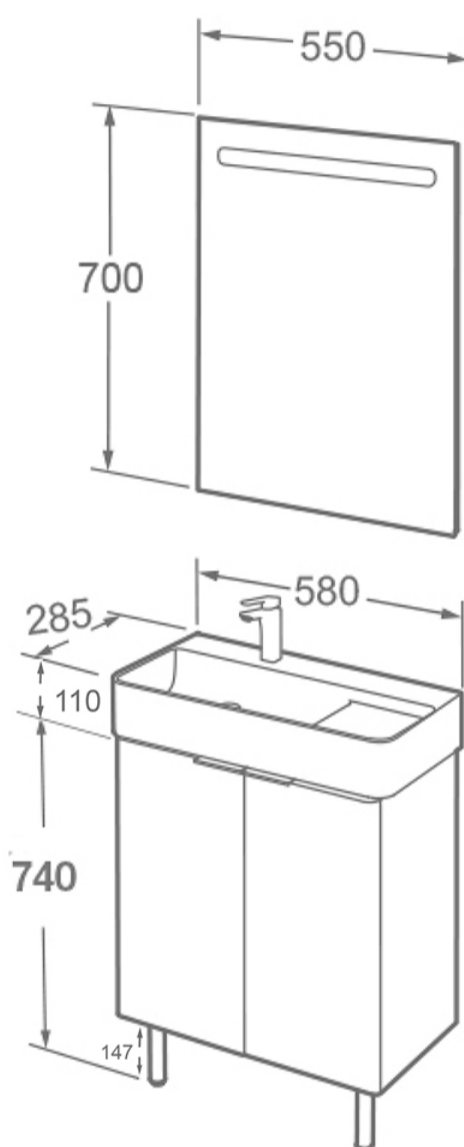

BLADE 600MM TWO DOOR FLOOR STANDING CABINET IN MATT BLUE

SKU: FZFM2785-600-Q0003

TECHNICAL DRAWING

Weight	0.274 m3
Range	Blade
Colour	Blue

Dimensions are in millimetres except thread sizes which are BSP imperial.