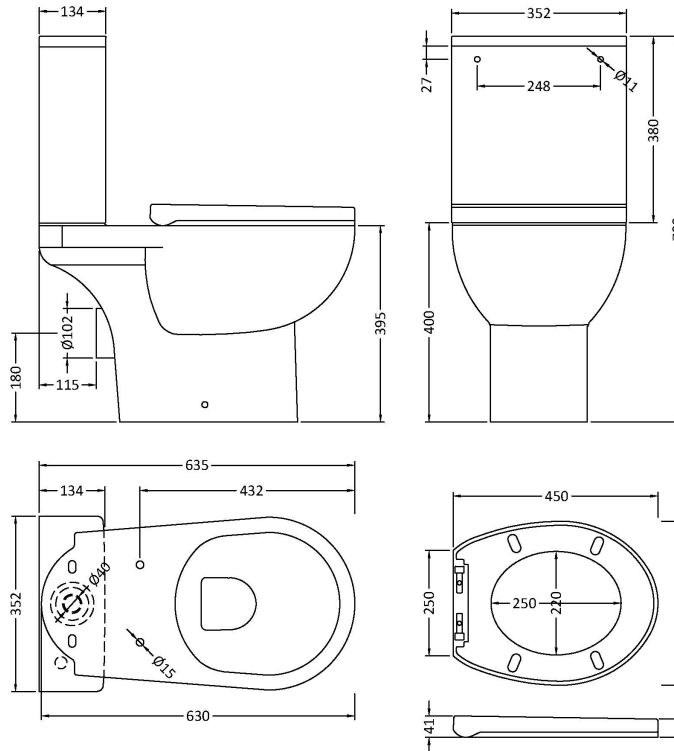

Sales Code: NCS750

Description: Rimless Pan Cistern & Seat Pack

Product Dimensions

Height (mm):	780
Width (mm):	355
Depth (mm):	635
Nett Weight (kg):	29

Packaging Dimensions

Height (mm):	415
Width (mm):	410
Depth (mm):	725
Gross Weight (kg):	31

Packaging Data

Box Colour:	Brown Cardboard Box - Printed
Box Qty:	1
Label Size:	100 x 50
Label Colour:	White Label
Label Qty:	2

Outer Box Dimensions (If Applicable)

Height (mm):	
Width (mm):	
Depth (mm):	
Gross Weight (kg):	
Barcode:	5056678446829

Seats: Seat Type: Round Material: Polypropylene
Function: Soft Close Hinge Type: Top Fix, Quick Release
Hinge Material: Plastic

Cisterns: Operating Type: Push Button Fittings: Loose 6/3L
Lever Type: Plastic Chrome Platec

Basins: Tap Hole: Not Applicable Chain Stay Hole: Not Applicable
Template: Not Applicable Waste Type Req: Not Applicable
Overflow Inc: Overflow Cover: Not Applicable
Inner Bowl Depth (mm): N/A