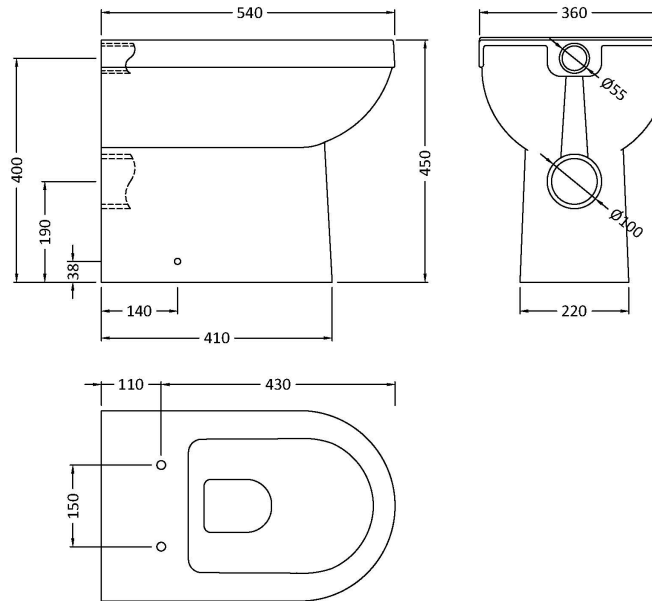

Sales Code: NCS296

Description: Ivo Comfort Height Btw Pan

Product Dimensions

Height (mm):	440
Width (mm):	360
Depth (mm):	540
Nett Weight (kg):	24

Packaging Dimensions

Height (mm):	470
Width (mm):	380
Depth (mm):	565
Gross Weight (kg):	24.5

Packaging Data

Box Colour:	Brown Cardboard Box
Box Qty:	1
Label Size:	100 x 50
Label Colour:	White Label
Label Qty:	2

Outer Box Dimensions (If Applicable)

Height (mm):	
Width (mm):	
Depth (mm):	
Gross Weight (kg):	
Barcode:	5055275872840

Product Details

Country of Origin:	China
Fitting Instruction:	No
Certification: CE & UKCA: No	WRAS: N/A WRAS No: N/A
Product Material:	Vitreous China
Fixing Supplied:	No

Pans/Bidets: Trap Style: P Trap Includes Seat: No

Basins: Tap Hole: Not Applicable Chain Stay Hole: Not Applicable
Template: Not Applicable Waste Type Req: Not Applicable
Overflow Inc: Not Applicable Overflow Cover: Not Applicable
Inner Bowl Depth (mm): N/A