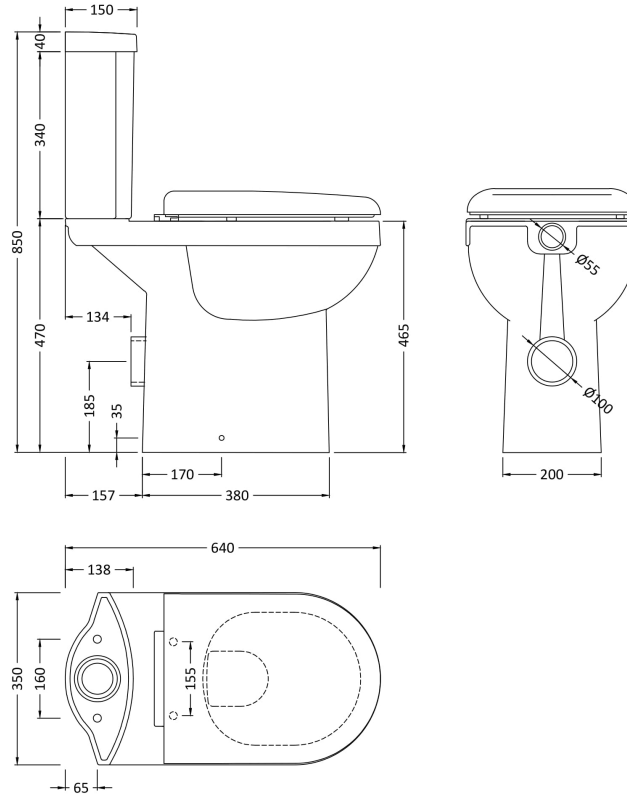

Sales Code: Ncs251

Description: Comfort Height Pan & Cistern

Packaging Details

Barcode: 5055275888520

Sales Code: NCS290

Description: Ivo Comfort Height Cc Wc Pan

Product Dimensions

Height (mm):	470
Width (mm):	350
Depth (mm):	640
Nett Weight (kg):	25

Packaging Dimensions

Height (mm):	495
Width (mm):	390
Depth (mm):	650
Gross Weight (kg):	25.5

Packaging Data

Box Colour:	Brown Cardboard Box
Box Qty:	1
Label Size:	100 x 50
Label Colour:	White Label
Label Qty:	2

Outer Box Dimensions (If Applicable)

Height (mm):	
Width (mm):	
Depth (mm):	
Gross Weight (kg):	
Barcode:	5055275872857

Product Details

Country of Origin:	China
Fitting Instruction:	No
Certification: CE & UKCA:	No WRAS: N/A WRAS No: N/A
Product Material:	Vitreous China
Fixing Supplied:	Yes

Sales Code: NCS291

Description: Ivo Cc Cistern

Product Dimensions

Height (mm):	380
Width (mm):	375
Depth (mm):	150
Nett Weight (kg):	11.8

Packaging Dimensions

Height (mm):	400
Width (mm):	385
Depth (mm):	160
Gross Weight (kg):	12