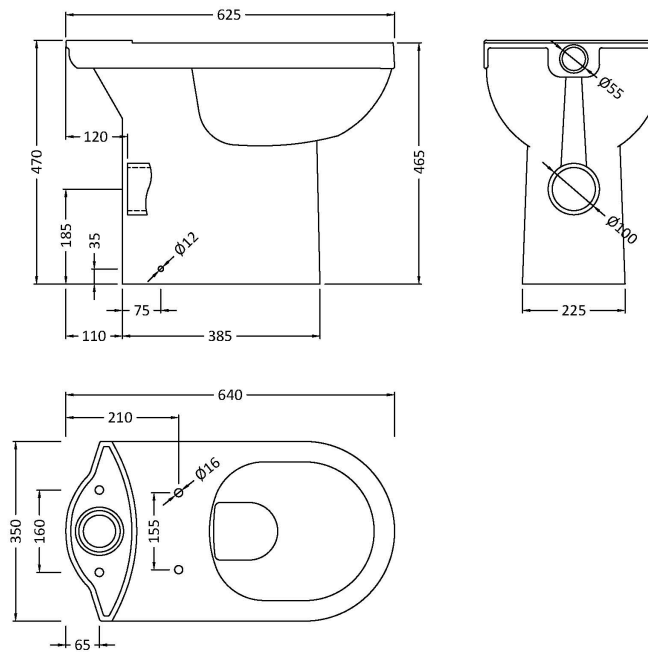

Sales Code: Ncs251

Description: Comfort Height Pan & Cistern

Packaging Details

Barcode: 5055275888520

Sales Code: NCS290

Description: Ivo Comfort Height Cc Wc Pan

Product Dimensions

Height (mm):	470
Width (mm):	350
Depth (mm):	640
Nett Weight (kg):	25

Packaging Dimensions

Height (mm):	495
Width (mm):	390
Depth (mm):	650
Gross Weight (kg):	25.5

Packaging Data

Box Colour:	Brown Cardboard Box
Box Qty:	1
Label Size:	100 x 50
Label Colour:	White Label
Label Qty:	2

Outer Box Dimensions (If Applicable)

Height (mm):	
Width (mm):	
Depth (mm):	
Gross Weight (kg):	
Barcode:	5055275872857

Product Details

Country of Origin:	China
Fitting Instruction:	No
Certification: CE & UKCA:	No WRAS: N/A WRAS No: N/A
Product Material:	Vitreous China
Fixing Supplied:	Yes

Sales Code: NCS291

Description: Ivo Cc Cistern

Product Dimensions

Height (mm):	380
Width (mm):	375
Depth (mm):	150
Nett Weight (kg):	11.8

Packaging Dimensions

Height (mm):	400
Width (mm):	385
Depth (mm):	160
Gross Weight (kg):	12