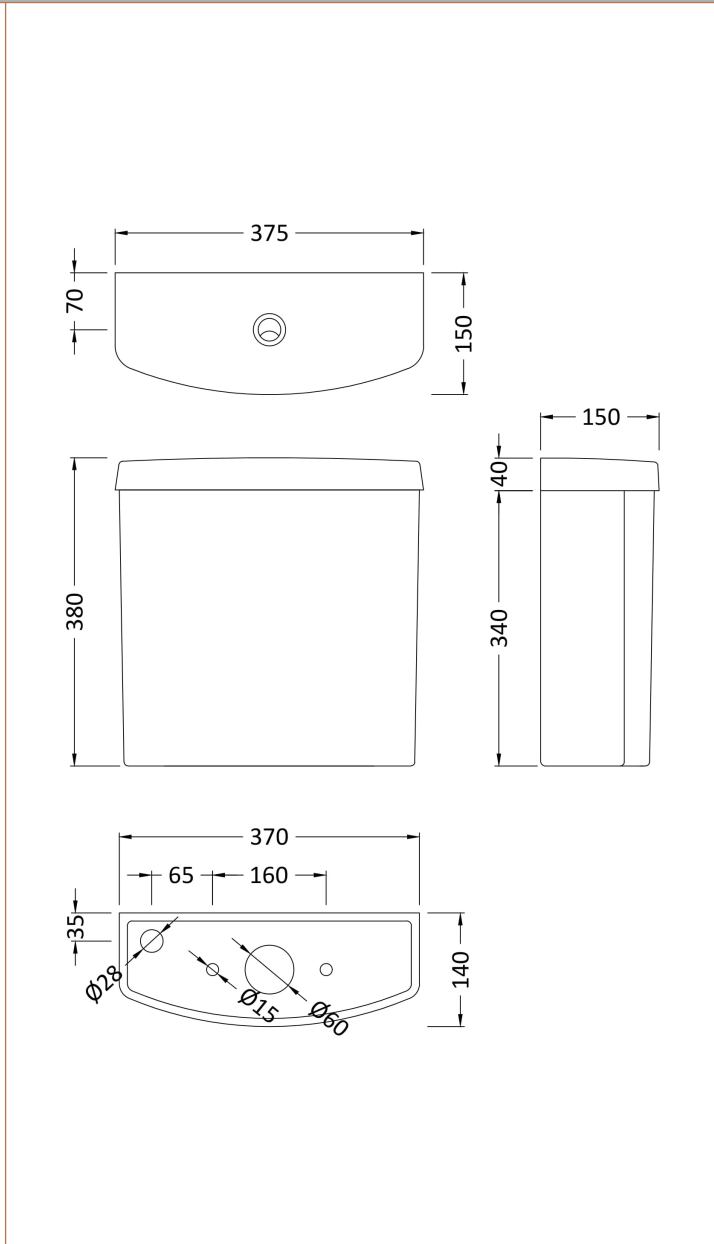

Sales Code: Ncs251

Description: Comfort Height Pan & Cistern

Packaging Details

Barcode: 5055275888520

Sales Code: NCS290

Description: Ivo Comfort Height Cc Wc Pan

Product Dimensions

Height (mm):	470
Width (mm):	350
Depth (mm):	640
Nett Weight (kg):	25

Packaging Dimensions

Height (mm):	495
Width (mm):	390
Depth (mm):	650
Gross Weight (kg):	25.5

Packaging Data

Box Colour:	Brown Cardboard Box
Box Qty:	1
Label Size:	100 x 50
Label Colour:	White Label
Label Qty:	2

Outer Box Dimensions (If Applicable)

Height (mm):	
Width (mm):	
Depth (mm):	
Gross Weight (kg):	
Barcode:	5055275872857

Product Details

Country of Origin:	China
Fitting Instruction:	No
Certification: CE & UKCA:	No WRAS: N/A WRAS No: N/A
Product Material:	Vitreous China
Fixing Supplied:	Yes

Sales Code: NCS291

Description: Ivo Cc Cistern

Product Dimensions

Height (mm):	380
Width (mm):	375
Depth (mm):	150
Nett Weight (kg):	11.8

Packaging Dimensions

Height (mm):	400
Width (mm):	385
Depth (mm):	160
Gross Weight (kg):	12