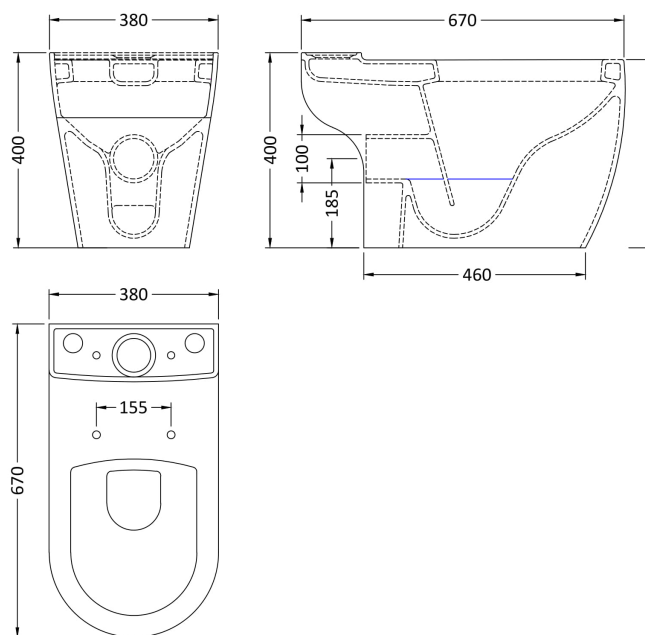

Sales Code: Cpv005

Description: Provost Semi Flush To Wall Wc

Packaging Details

Barcode: 5055275867396

Sales Code: NCH400

Description: Pan Only

Product Dimensions

Height (mm):	400
Width (mm):	380
Depth (mm):	670
Nett Weight (kg):	32.3

Packaging Dimensions

Height (mm):	420
Width (mm):	460
Depth (mm):	680
Gross Weight (kg):	32.8

Packaging Data

Box Colour:	Brown Cardboard Box - Printed
Box Qty:	1
Label Size:	100 x 50
Label Colour:	Not Applicable
Label Qty:	0

Outer Box Dimensions (If Applicable)

Height (mm):	
Width (mm):	
Depth (mm):	
Gross Weight (kg):	
Barcode:	5055369029235

Product Details

Country of Origin:	China
Fitting Instruction:	No
Certification: CE & UKCA: Yes	WRAS: N/A WRAS No: N/A
Product Material:	Vitreous China
Fixing Supplied:	No

Sales Code: NCH401

Description: Cistern

Product Dimensions

Height (mm):	370
Width (mm):	410
Depth (mm):	145
Nett Weight (kg):	13.8

Packaging Dimensions

Height (mm):	410
Width (mm):	420
Depth (mm):	160
Gross Weight (kg):	14