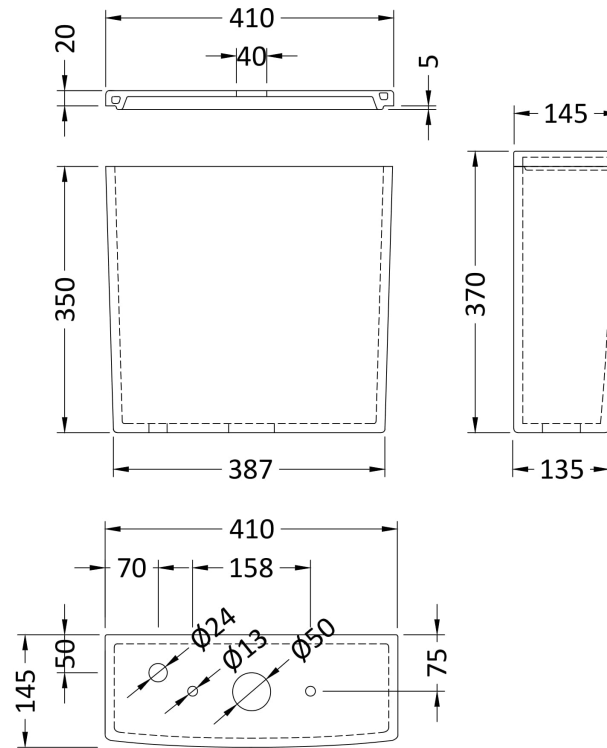

Sales Code: Cpv005

Description: Provost Semi Flush To Wall Wc

Packaging Details

Barcode: 5055275867396

Sales Code: NCH400

Description: Pan Only

Product Dimensions

Height (mm):	400
Width (mm):	380
Depth (mm):	670
Nett Weight (kg):	32.3

Packaging Dimensions

Height (mm):	420
Width (mm):	460
Depth (mm):	680
Gross Weight (kg):	32.8

Packaging Data

Box Colour:	Brown Cardboard Box - Printed
Box Qty:	1
Label Size:	100 x 50
Label Colour:	Not Applicable
Label Qty:	0

Outer Box Dimensions (If Applicable)

Height (mm):	
Width (mm):	
Depth (mm):	
Gross Weight (kg):	
Barcode:	5055369029235

Product Details

Country of Origin:	China
Fitting Instruction:	No
Certification: CE & UKCA: Yes	WRAS: N/A WRAS No: N/A
Product Material:	Vitreous China
Fixing Supplied:	No

Sales Code: NCH401

Description: Cistern

Product Dimensions

Height (mm):	370
Width (mm):	410
Depth (mm):	145
Nett Weight (kg):	13.8

Packaging Dimensions

Height (mm):	410
Width (mm):	420
Depth (mm):	160
Gross Weight (kg):	14