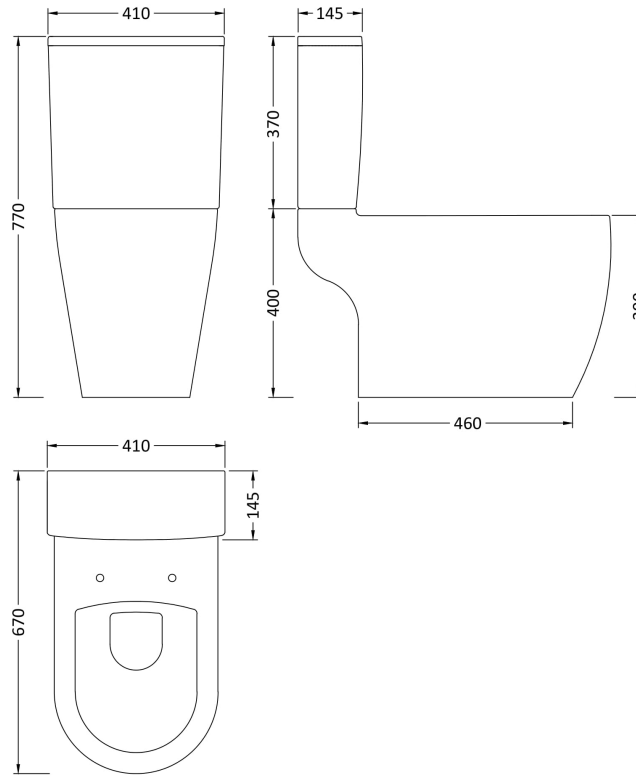

Sales Code: Cpv005

Description: Provost Semi Flush To Wall Wc

Packaging Details

Barcode: 5055275867396

Sales Code: NCH400

Description: Pan Only

Product Dimensions

Height (mm):	400
Width (mm):	380
Depth (mm):	670
Nett Weight (kg):	32.3

Packaging Dimensions

Height (mm):	420
Width (mm):	460
Depth (mm):	680
Gross Weight (kg):	32.8

Packaging Data

Box Colour:	Brown Cardboard Box - Printed
Box Qty:	1
Label Size:	100 x 50
Label Colour:	Not Applicable
Label Qty:	0

Outer Box Dimensions (If Applicable)

Height (mm):	
Width (mm):	
Depth (mm):	
Gross Weight (kg):	
Barcode:	5055369029235

Product Details

Country of Origin:	China
Fitting Instruction:	No
Certification: CE & UKCA: Yes	WRAS: N/A WRAS No: N/A
Product Material:	Vitreous China
Fixing Supplied:	No

Sales Code: NCH401

Description: Cistern

Product Dimensions

Height (mm):	370
Width (mm):	410
Depth (mm):	145
Nett Weight (kg):	13.8

Packaging Dimensions

Height (mm):	410
Width (mm):	420
Depth (mm):	160
Gross Weight (kg):	14