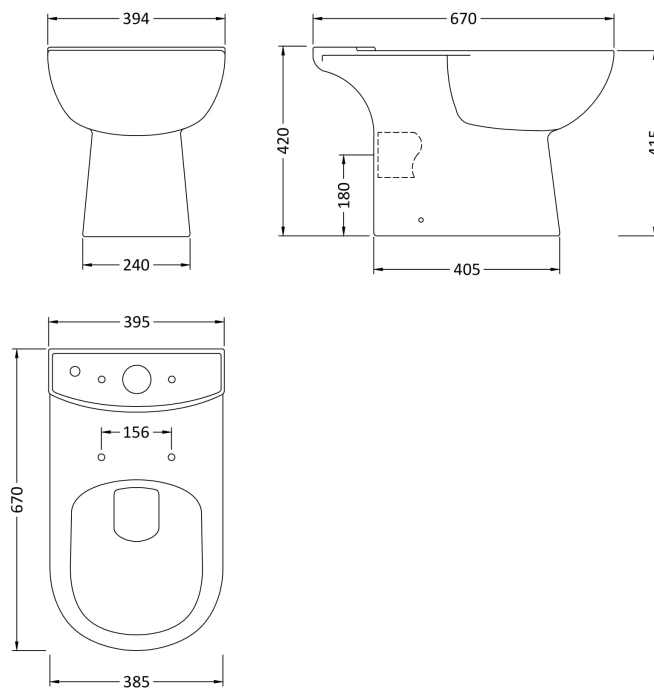

Sales Code: Clw002

Description: Lawton Close Coupled Wc

Packaging Details

Barcode: 5055275867433

Sales Code: NCA620

Description: Lawton New Pan

Product Dimensions

Height (mm):	420
Width (mm):	395
Depth (mm):	670
Nett Weight (kg):	26.5

Packaging Dimensions

Height (mm):	450
Width (mm):	405
Depth (mm):	680
Gross Weight (kg):	27

Packaging Data

Box Colour:	Brown Cardboard Box - Printed
Box Qty:	1
Label Size:	100 x 50
Label Colour:	Not Applicable
Label Qty:	0

Outer Box Dimensions (If Applicable)

Height (mm):	
Width (mm):	
Depth (mm):	
Gross Weight (kg):	
Barcode:	5055369069279

Product Details

Country of Origin:	China
Fitting Instruction:	No
Certification: CE & UKCA:	Yes WRAS: N/A WRAS No: N/A
Product Material:	Vitreous China
Fixing Supplied:	No

Sales Code: NCA621

Description: Lawton New Cistern

Product Dimensions

Height (mm):	405
Width (mm):	395
Depth (mm):	142
Nett Weight (kg):	13.8

Packaging Dimensions

Height (mm):	420
Width (mm):	160
Depth (mm):	450
Gross Weight (kg):	14