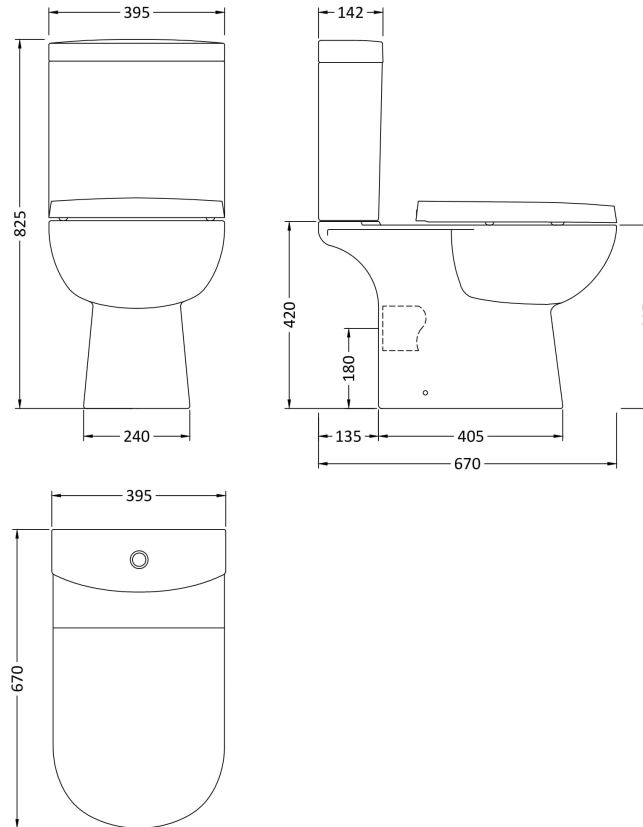

Sales Code: Clw002

Description: Lawton Close Coupled Wc

Packaging Details

Barcode: 5055275867433

Sales Code: NCA620

Description: Lawton New Pan

Product Dimensions

Height (mm):	420
Width (mm):	395
Depth (mm):	670
Nett Weight (kg):	26.5

Packaging Dimensions

Height (mm):	450
Width (mm):	405
Depth (mm):	680
Gross Weight (kg):	27

Packaging Data

Box Colour:	Brown Cardboard Box - Printed
Box Qty:	1
Label Size:	100 x 50
Label Colour:	Not Applicable
Label Qty:	0

Outer Box Dimensions (If Applicable)

Height (mm):	
Width (mm):	
Depth (mm):	
Gross Weight (kg):	
Barcode:	5055369069279

Product Details

Country of Origin:	China
Fitting Instruction:	No
Certification: CE & UKCA:	Yes WRAS: N/A WRAS No: N/A
Product Material:	Vitreous China
Fixing Supplied:	No

Sales Code: NCA621

Description: Lawton New Cistern

Product Dimensions

Height (mm):	405
Width (mm):	395
Depth (mm):	142
Nett Weight (kg):	13.8

Packaging Dimensions

Height (mm):	420
Width (mm):	160
Depth (mm):	450
Gross Weight (kg):	14