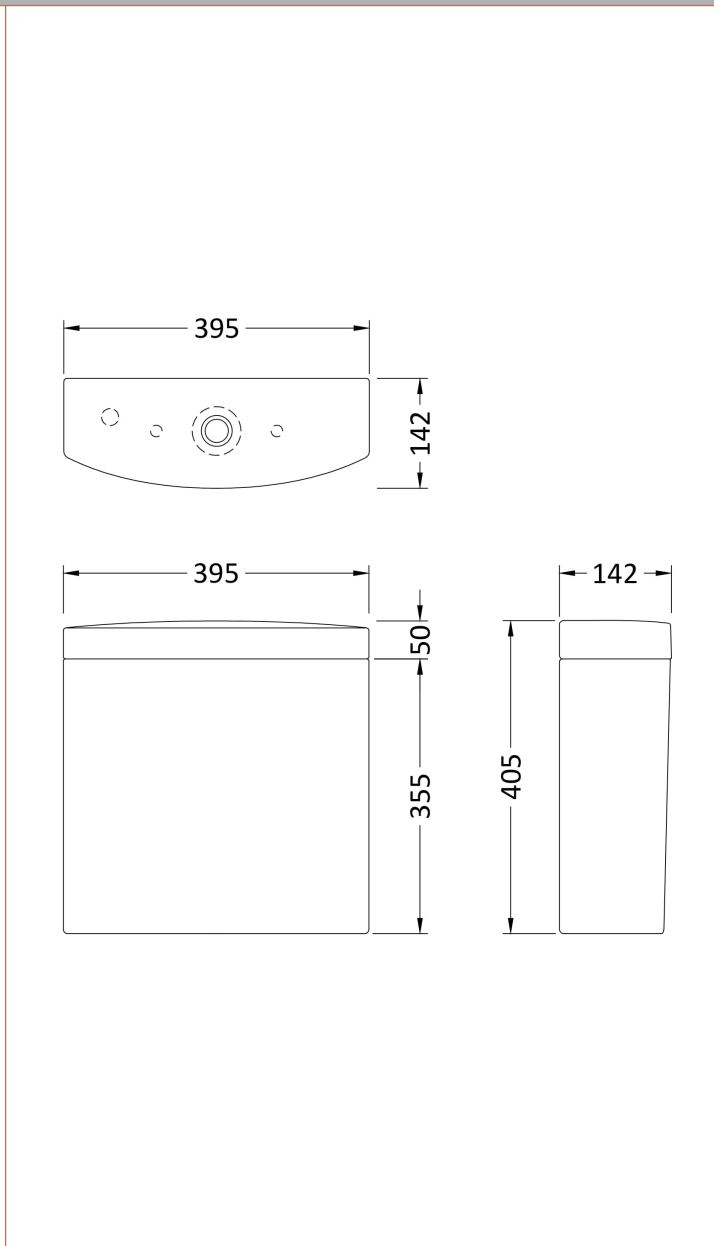

Sales Code: Clw002

Description: Lawton Close Coupled Wc

Packaging Details

Barcode: 5055275867433

Sales Code: NCA620

Description: Lawton New Pan

Product Dimensions

Height (mm):	420
Width (mm):	395
Depth (mm):	670
Nett Weight (kg):	26.5

Packaging Dimensions

Height (mm):	450
Width (mm):	405
Depth (mm):	680
Gross Weight (kg):	27

Packaging Data

Box Colour:	Brown Cardboard Box - Printed
Box Qty:	1
Label Size:	100 x 50
Label Colour:	Not Applicable
Label Qty:	0

Outer Box Dimensions (If Applicable)

Height (mm):	
Width (mm):	
Depth (mm):	
Gross Weight (kg):	
Barcode:	5055369069279

Product Details

Country of Origin:	China
Fitting Instruction:	No
Certification: CE & UKCA:	Yes WRAS: N/A WRAS No: N/A
Product Material:	Vitreous China
Fixing Supplied:	No

Sales Code: NCA621

Description: Lawton New Cistern

Product Dimensions

Height (mm):	405
Width (mm):	395
Depth (mm):	142
Nett Weight (kg):	13.8

Packaging Dimensions

Height (mm):	420
Width (mm):	160
Depth (mm):	450
Gross Weight (kg):	14