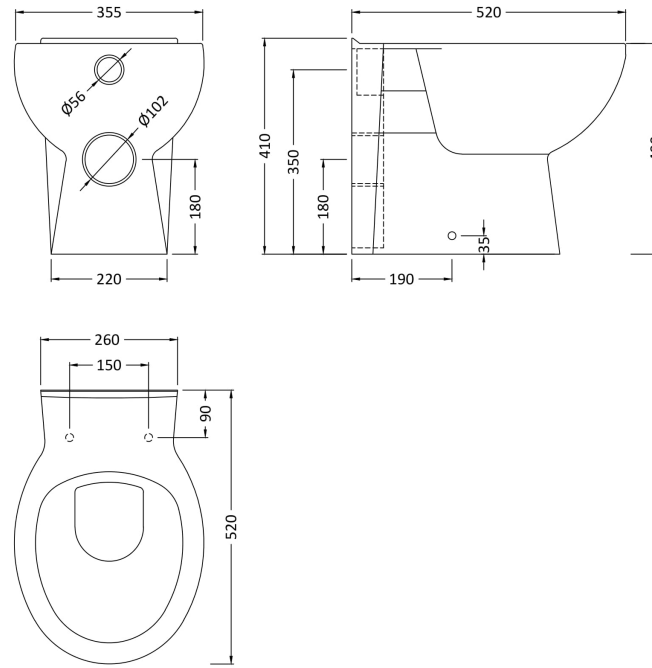

Sales Code: BTW002

Description: Standard Toilet Pan

Product Dimensions

Height (mm):	410
Width (mm):	355
Depth (mm):	520
Nett Weight (kg):	18.5

Packaging Dimensions

Height (mm):	420
Width (mm):	395
Depth (mm):	555
Gross Weight (kg):	19

Packaging Data

Box Colour:	Brown Cardboard Box - Printed
Box Qty:	1
Label Size:	100 x 50
Label Colour:	Not Applicable
Label Qty:	2

Outer Box Dimensions (If Applicable)

Height (mm):	
Width (mm):	
Depth (mm):	
Gross Weight (kg):	
Barcode:	5055369003730

Product Details

Country of Origin:	China
Fitting Instruction:	No
Certification: CE & UKCA: Yes	WRAS: N/A WRAS No: N/A
Product Material:	Vitreous China
Fixing Supplied:	No

Pans/Bidets: Trap Style: P Trap Includes Seat: No

Basins: Tap Hole: Not Applicable Chain Stay Hole: Not Applicable
Template: Not Applicable Waste Type Req: Not Applicable
Overflow Inc: Not Applicable Overflow Cover: Not Applicable
Inner Bowl Depth (mm): N/A